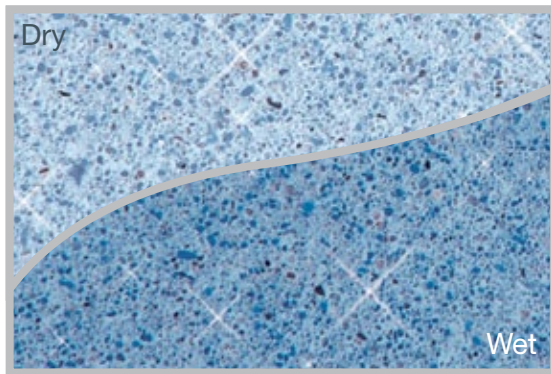

Individualise your Pool

From the deep blue of the ocean to the brilliant green of a natural rock pool, **duraQuartz®** is available in a vibrant range of six colours, each including a unique shimmer to create a beautiful visual effect in your pool water.

Remember that shape, depth and pool surrounds can all influence the final colour of your pool. When selecting your **duraQuartz®** finish always consult with an approved pool builder who will assist you in selecting the perfect colour to suit you, your outdoor area and home.

Colour Collection

Select from the **duraQuartz®** range of coloured quartz renders for naturally beautiful, shimmering pool colour that lasts.

Sky Blue

Regal Blue

Pacific Blue

Ice Blue

Turquoise Bay

Smoke