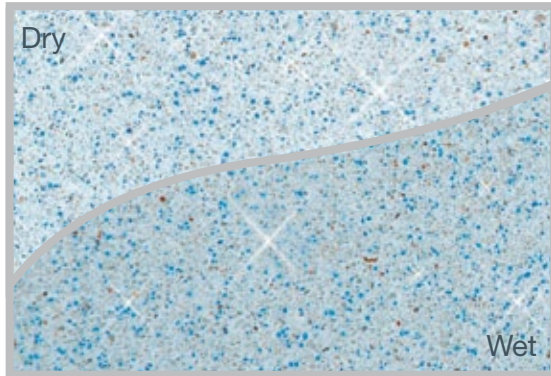

Colour Collection

Select from the **duraQuartz®** range of coloured quartz renders for naturally beautiful, shimmering pool colour that lasts.

Sky Blue