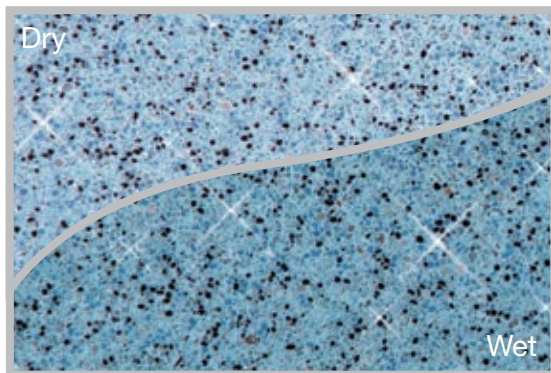

Individualise your Pool

From the deep blue of the ocean to the brilliant green of a natural rock pool, **duraQuartz®** is available in a vibrant range of six colours, each including a unique shimmer to create a beautiful visual effect in your pool water.

Colour Collection

Select from the **duraQuartz®** range of coloured quartz renders for naturally beautiful, shimmering pool colour that lasts.

Sky Blue

Regal Blue

Pacific Blue

Ice Blue

Turquoise Bay

Smoke